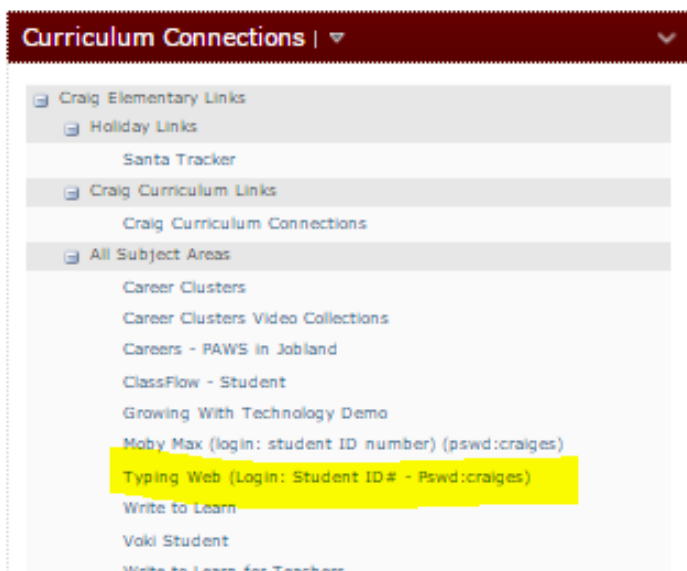

Want to Improve Your Keyboarding Skills at Home?

Typing at home will be MANDATORY at least 1x a week, this is crucial to improve your child's typing skills and make typing in the upper grades easier. Plus your child will have fun!

How to Access Typing Web at Home

Navigate to the Student Portal :

A screenshot of the 'Sign in to GCPS' login page. The page title is 'Sign in to GCPS' with the subtitle 'Employee Portal & MY eCLASS Student Portal'. It features a username field with a person icon, a password field with a lock icon and the label 'PASSWORD', and a blue 'SIGN IN' button.

Login:

Find the Curriculum Connections section on the Craig Landing Page:
Look for "Typing Web"

Login: Student ID#

Password: craiges